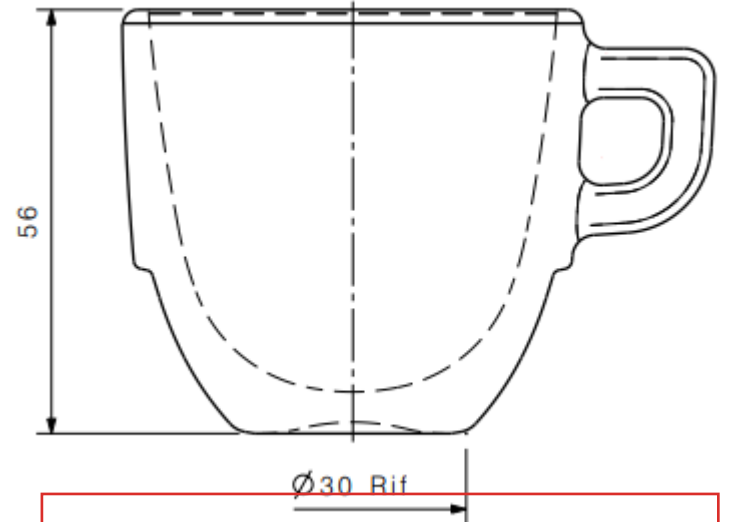

# The technical characteristics

Luxion  
transparency

Egg-shaped  
design

Thin thicknesses in the mouth  
for better tasting

Customizable

Ergonomic  
handle

Thick bottom for temperature  
preservation

Stackability system anti-  
interlock