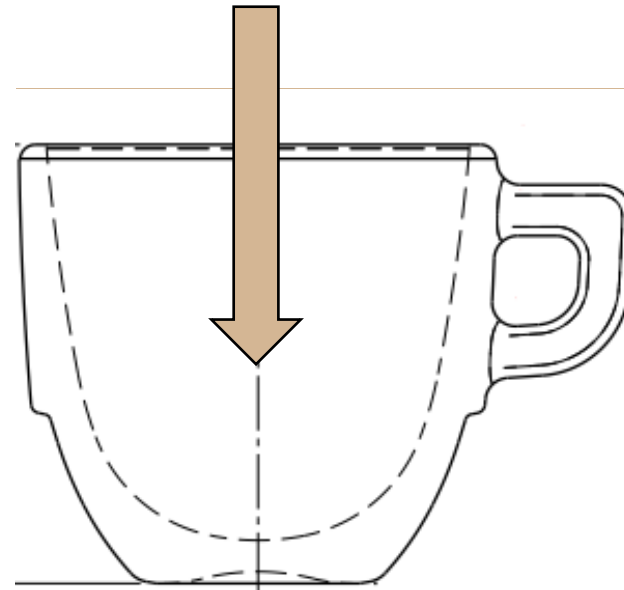

# The technical characteristics

Luxion  
transparency

Egg-shaped  
design

Thin thicknesses in the mouth  
for better tasting

Customizable

Ergonomic  
handle

Thick bottom for temperature  
preservation

Stackability system anti-  
interlock

# THE PERFECT CREAMINESS

**The oval shape contributes to the proper distribution of the cream**